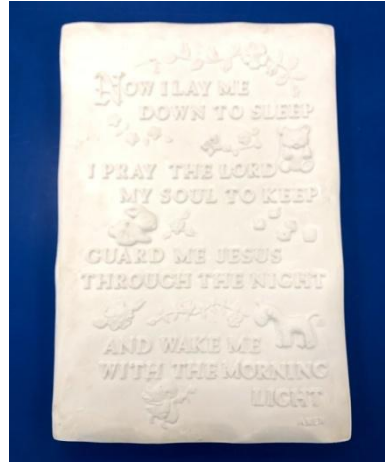

PFT838 Minnie Head

PFT839 Eagle on Pedestal

PFT840 Pikachu

**New England Plastercraft
December 2021**

PFT842 Darth Vader

PFT843 Lay me Down PLQ

PFT844 Let it Snow!

PFT860 Child Alien Blue